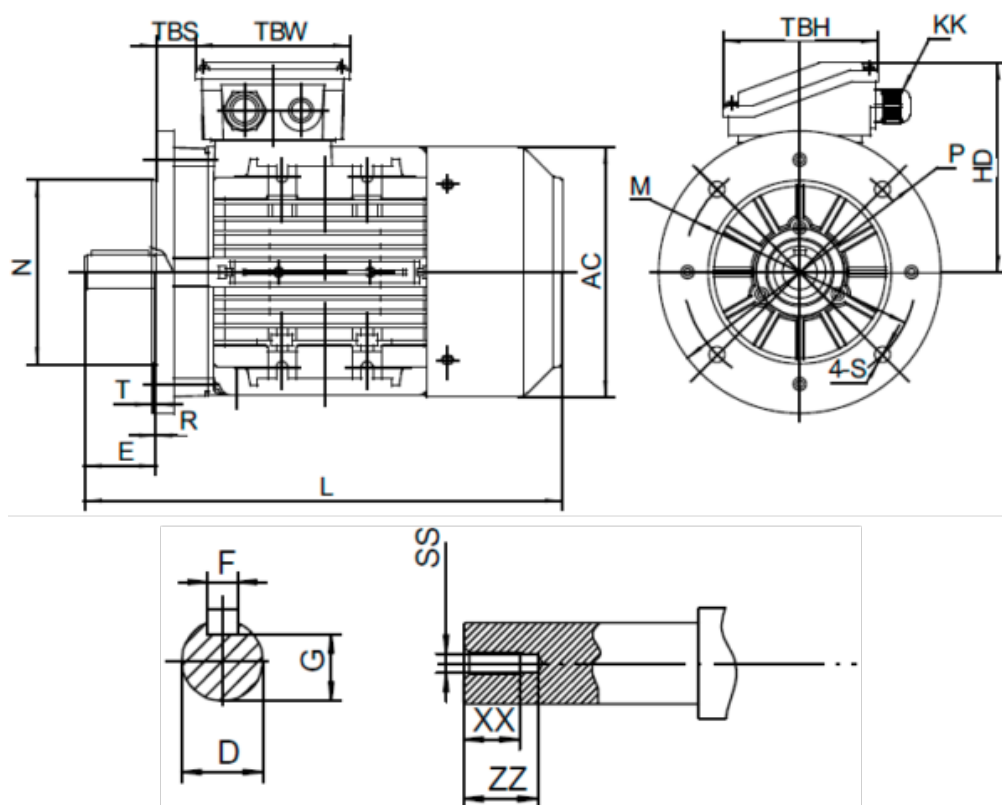

Data Sheet

Article number: 25180040061440

Description: Kleedrive T3A 132M1-6 4.0kw 900 rpm UL/CSA
3x230/400V 50 HZ IP55 B5 Eff=86,8%

Measures

AA = 260	L = 460/498	TBH = 118
AC = Ø261	M = Ø265	TBS = 36.5
AD = 323	N = Ø230	TBW = 118
D = Ø38	P = Ø300	XX = 28
E = 80	R = 0	ZZ = 37
F = 10	S = Ø15	
G = 33	SS = M12	
HD = 191	T = 4	